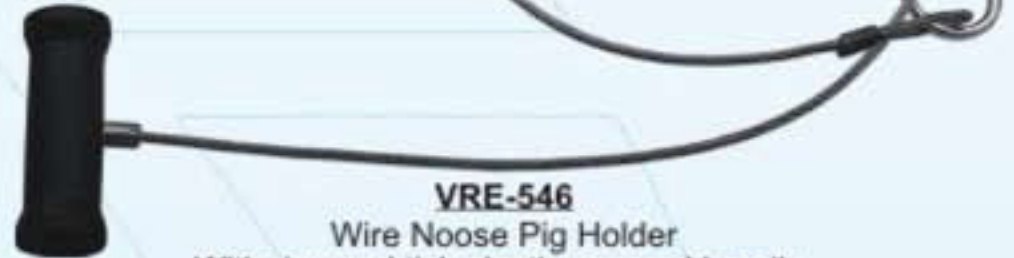

VRE-545
Wire Nose Pig Holder
With ring and thick metal handle

VRE-546
Wire Nose Pig Holder
With ring and tick plastic covered handle.