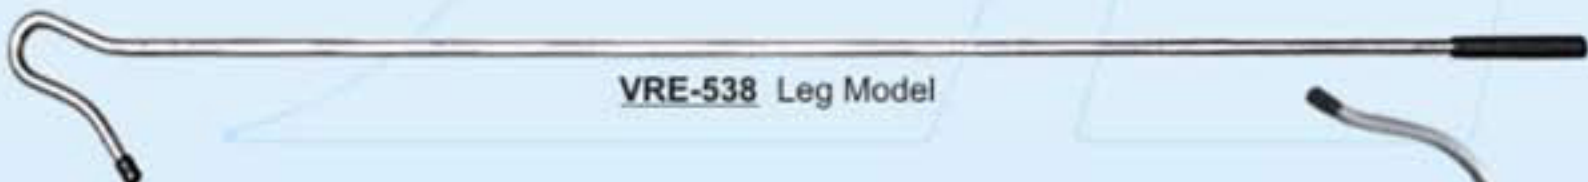

## Shepherd's Crooks

**VRE-536** Neck Model

**VRE-537** Dual purpose, for neck and leg

**VRE-538** Leg Model

**VRE-539** Dual Purpose, for neck and leg.

# EAR SYRINGES

**VSY-203**  
Ear Syringe (Luer Lock)  
Three rings ear syringe

**VSY-202**  
Ear Syringe  
(Thread Lock)

Cannula for Luer Lock  
Ear Syringe.

**VSY-204** **VSY-204-A**

Cannula for thread  
Lock Ear Syringe.