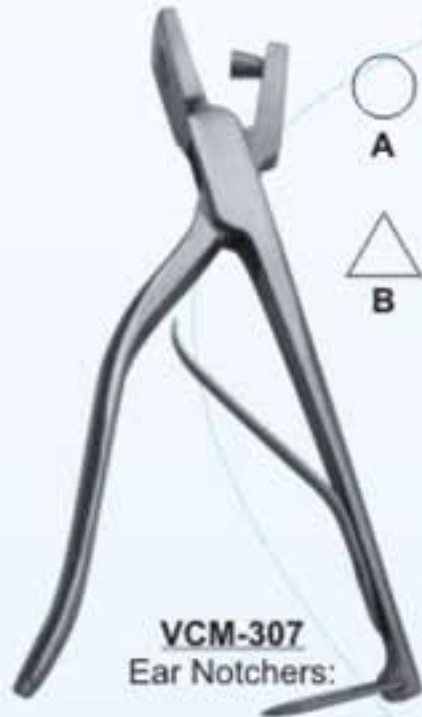

MARKING INSTRUMENTS

Ear Notchers

Ear Clamp for Docking dog

Tag applicators

Tattoo Hammers