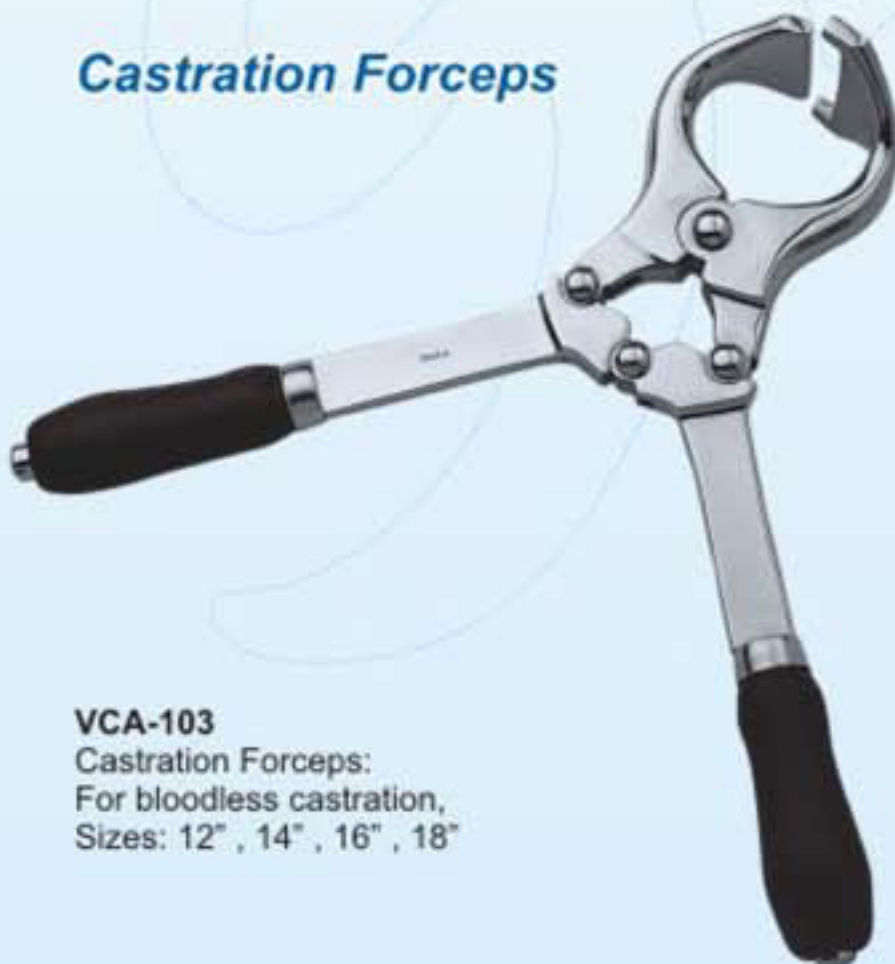

## Hoof Rasp

**VHC-421**  
Heavy Duty  
Hoof Cutter

**VHC 404**  
Double Side rasp.  
Straight

**VHC-405**  
Curved Shape  
Double Side rasp.

**VHC-406**  
Double Side rasp.  
Straight

**VHC 407**  
Double Side  
Hoof Rasp  
Wooden Handle

## Castration Forceps

**VCA-103**  
Castration Forceps:  
For bloodless castration,  
Sizes: 12" , 14" , 16" , 18"

**VCA-110**  
Castration Forceps:  
This will split the scrotum to  
facilitate the removing of testicles.